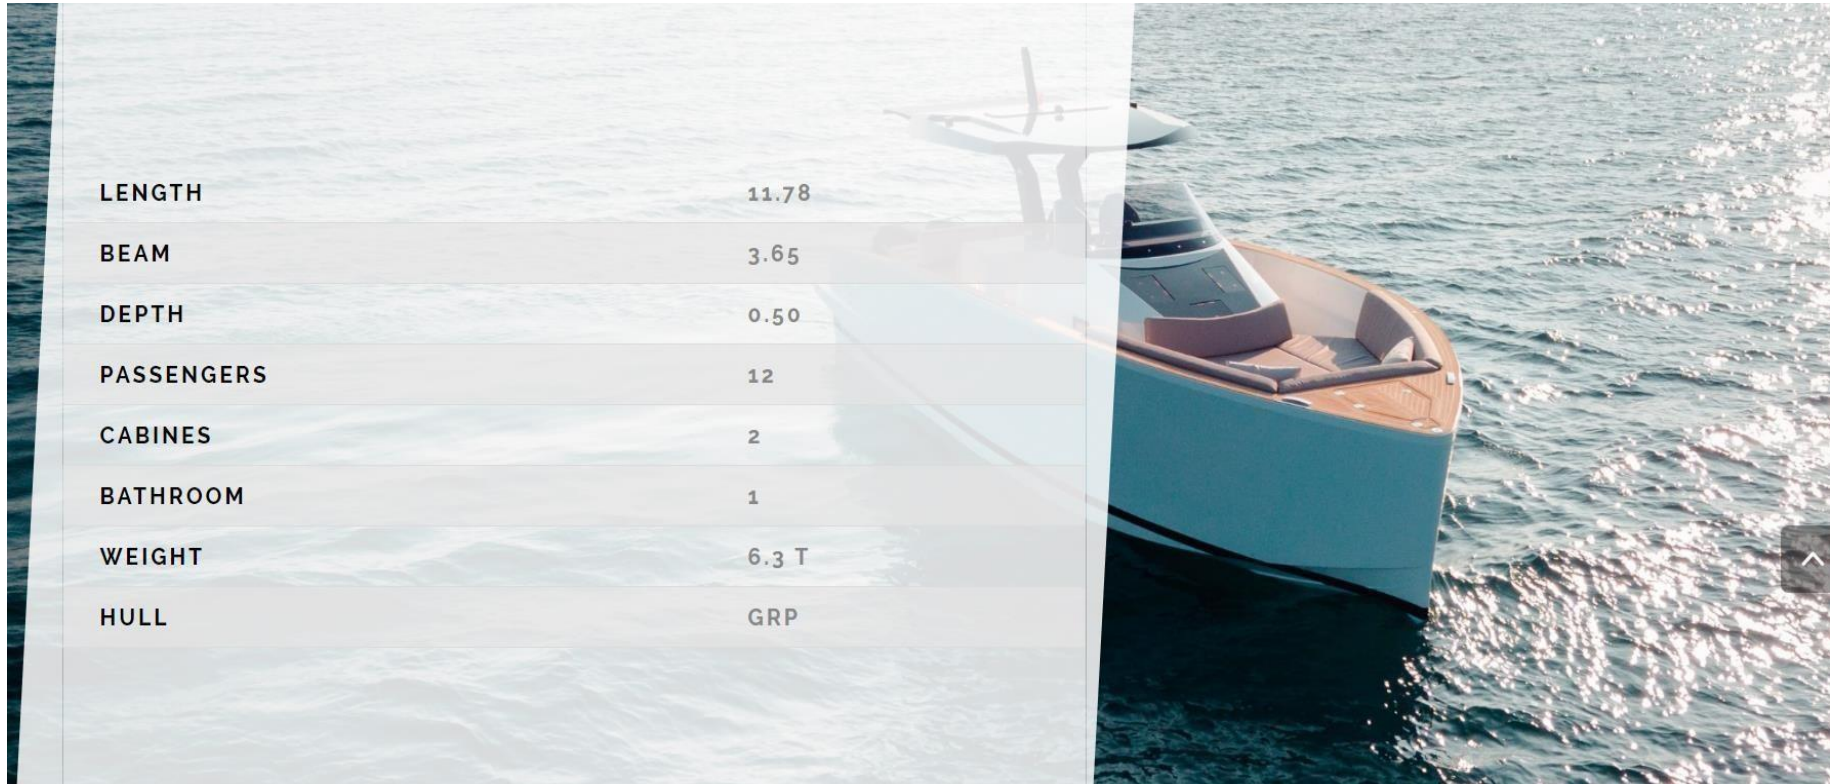

TESORO YACHTS. MODEL T38. TECHNICAL SPECIFICATIONS

T38
TESORO
yachts

TESORO YACHTS. MODEL T38. TECHNICAL SPECIFICATIONS

LENGTH	11.78
BEAM	3.65
DEPTH	0.50
PASSENGERS	12
CABINES	2
BATHROOM	1
WEIGHT	6.3 T
HULL	GRP